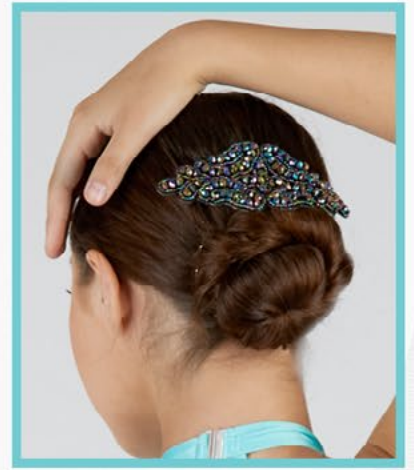

Optional: Headband

Shown white cabaret

Shown citrus metallic

CABARET

82480

Includes: Top & Skirt

Optional: Appliques

As shown