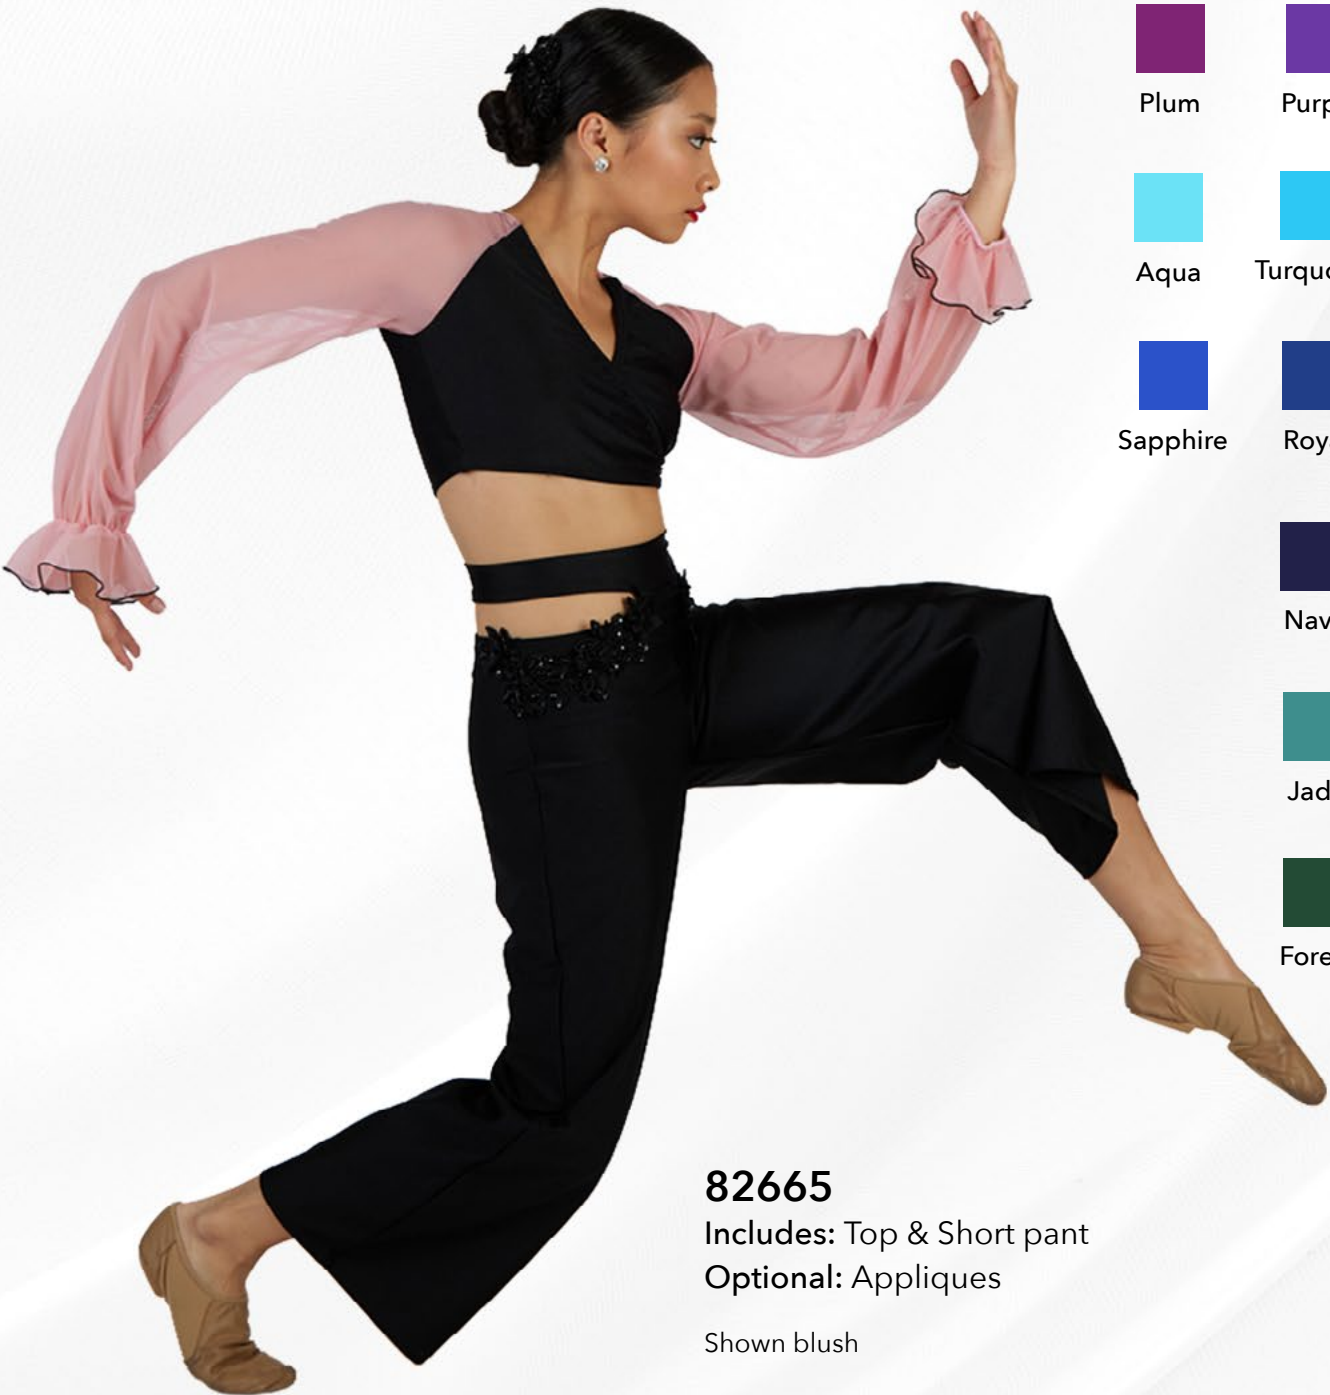

Optional: Appliques & Mitt

Shown hot pink

VINYL

82655

Includes: Leotard

Optional: Appliques & Mitt

Shown lime

LYRICAL COLORS