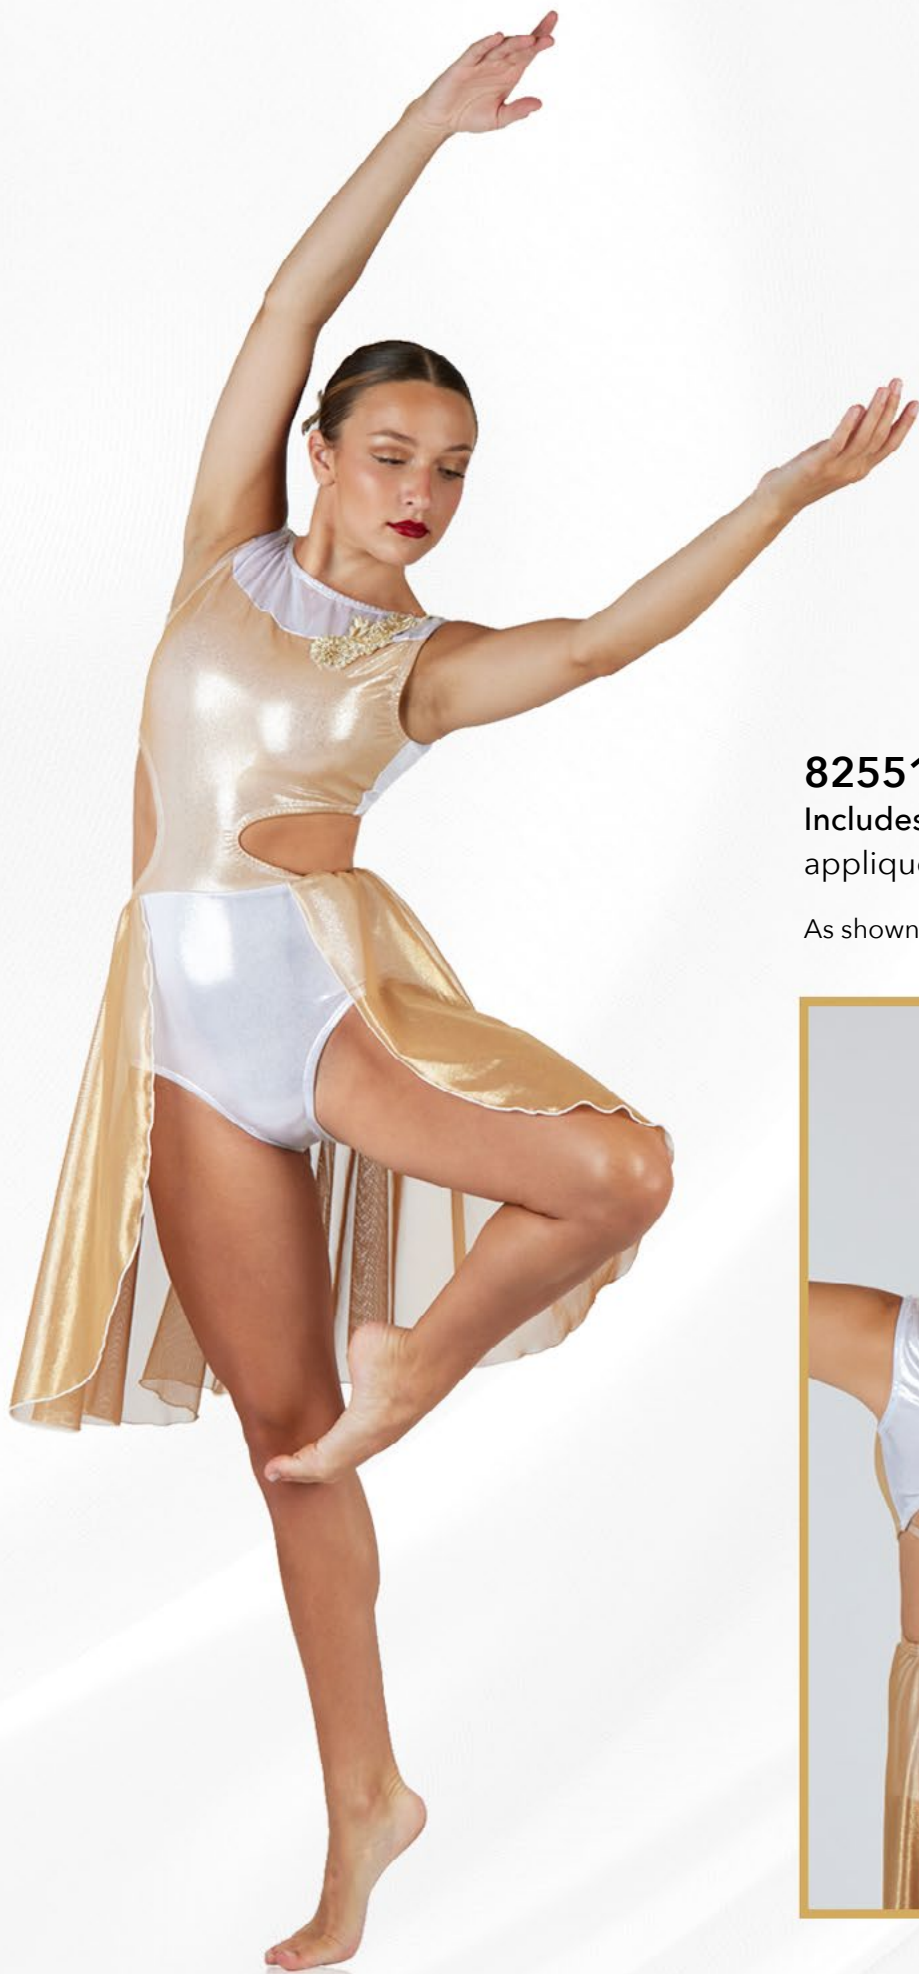

82551

Includes: Dress with
applique & Hair

As shown