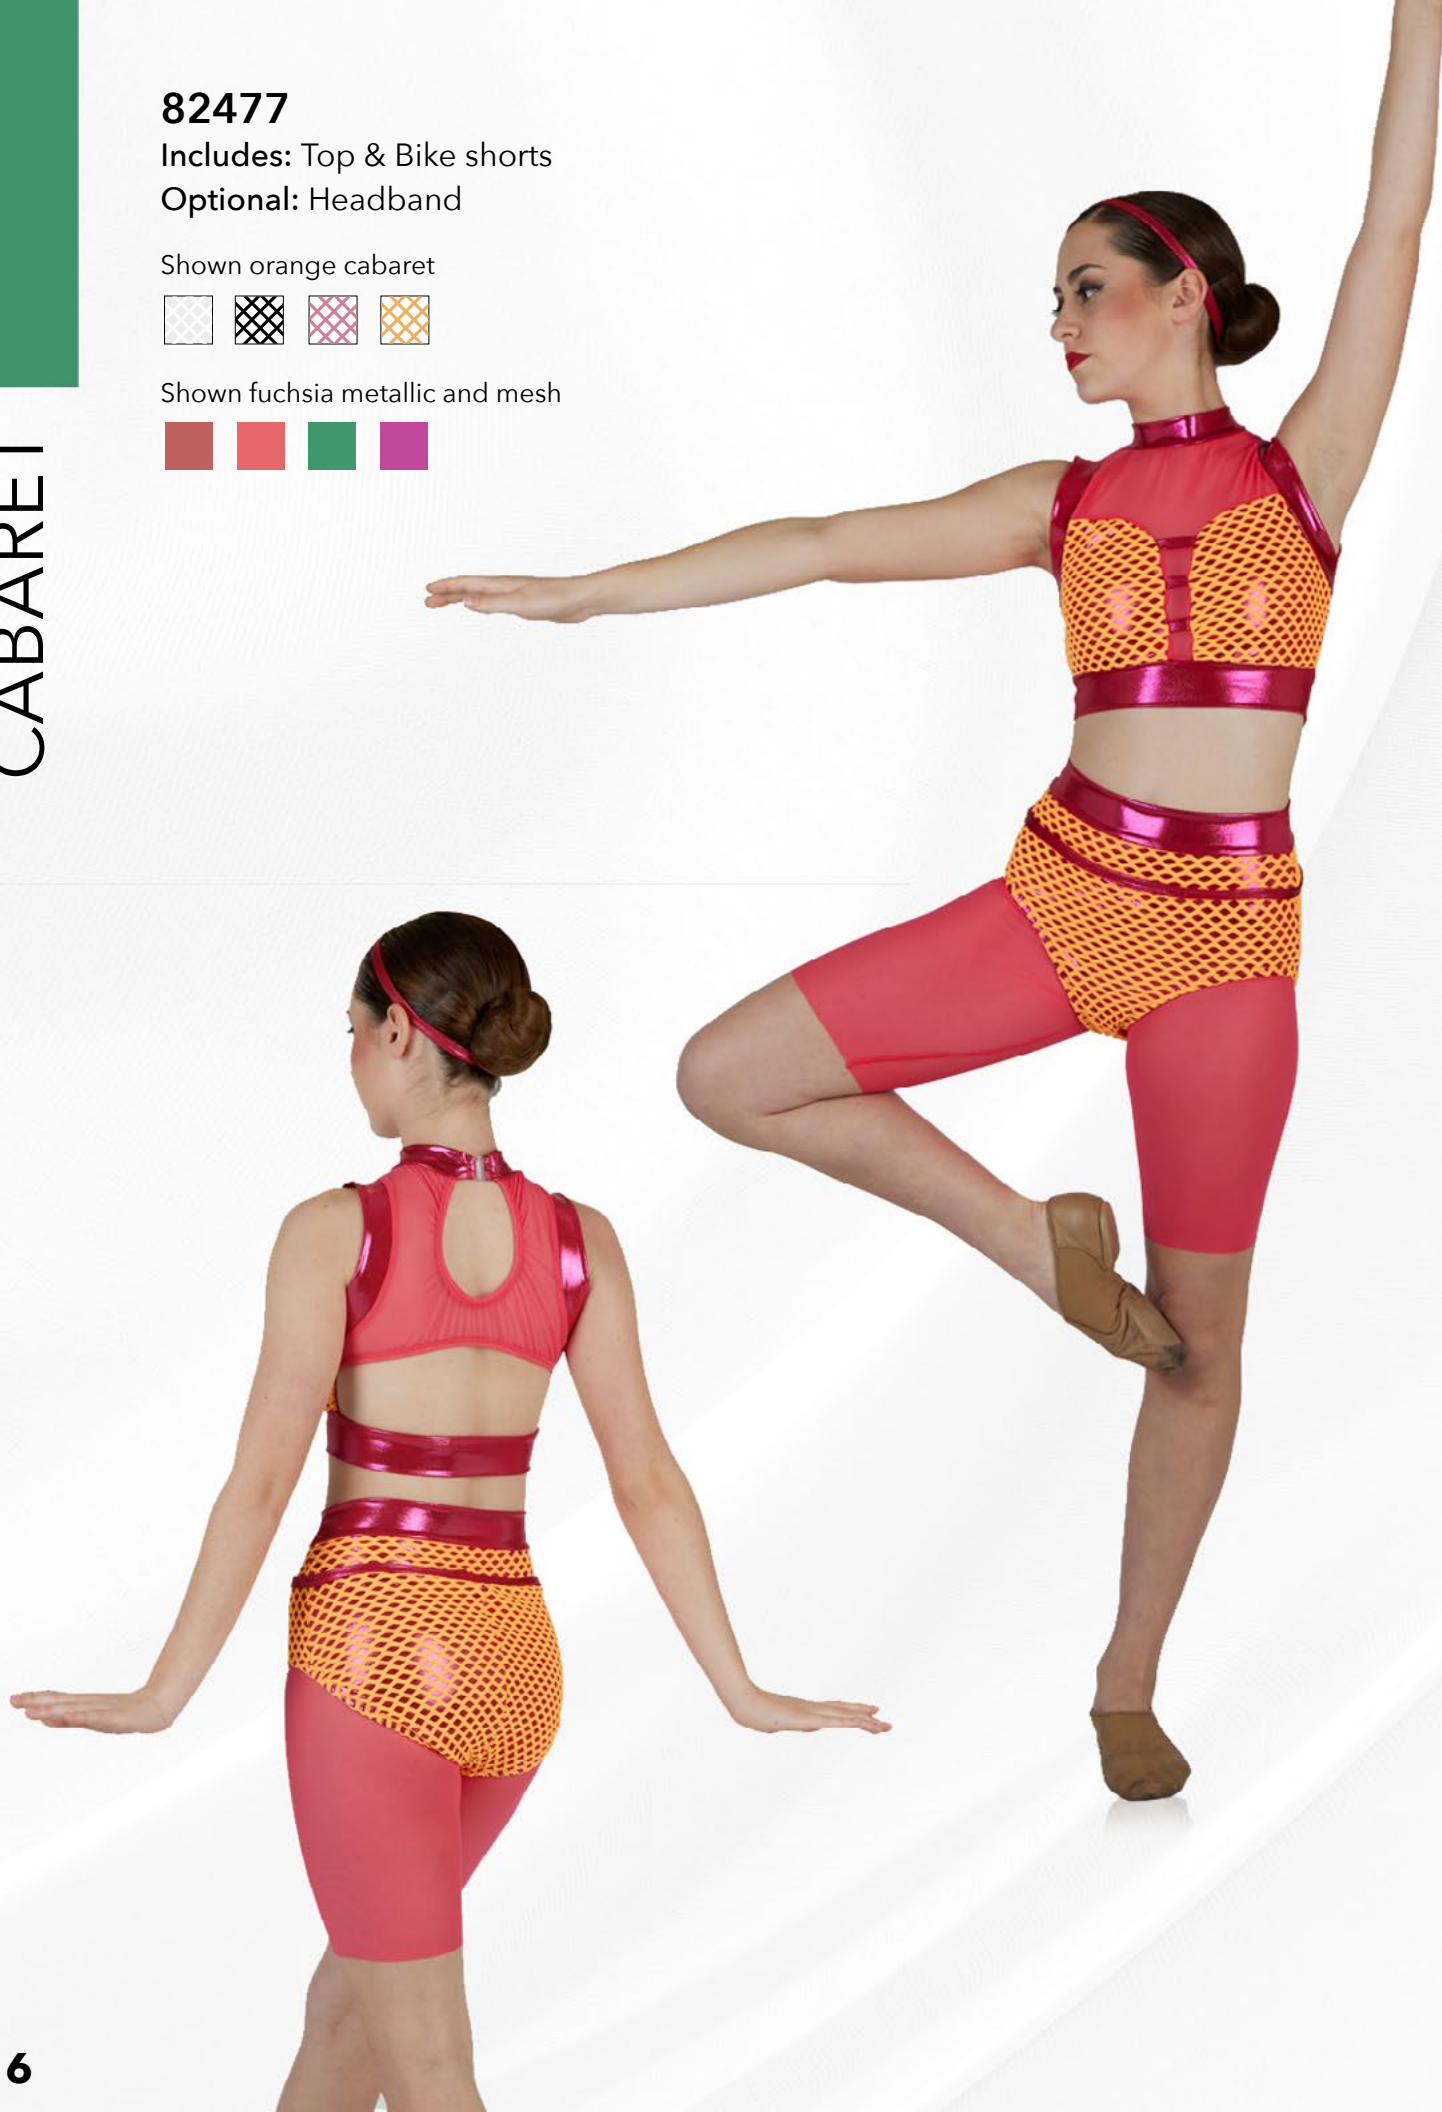

82477

Includes: Top & Bike shorts

Optional: Headband

Shown orange cabaret

Shown fuchsia metallic and mesh

CABARET