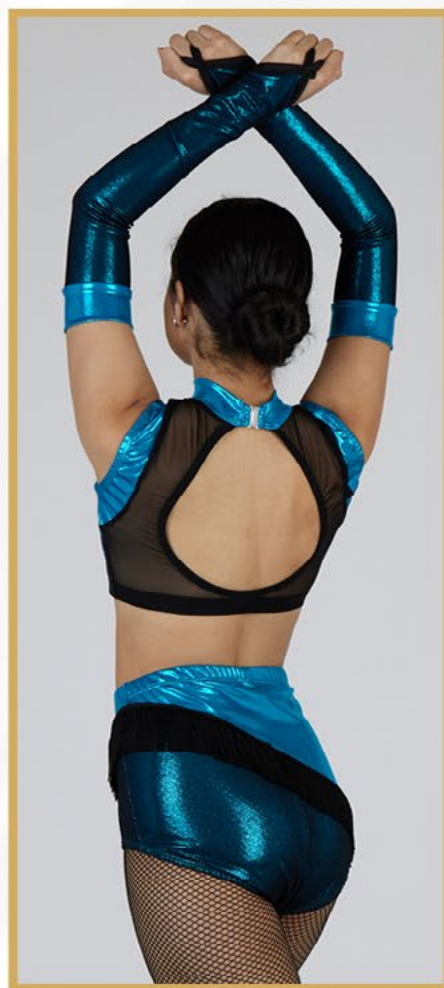

82553

Includes: Top & Brief

Optional: Mitts

Shown turquoise