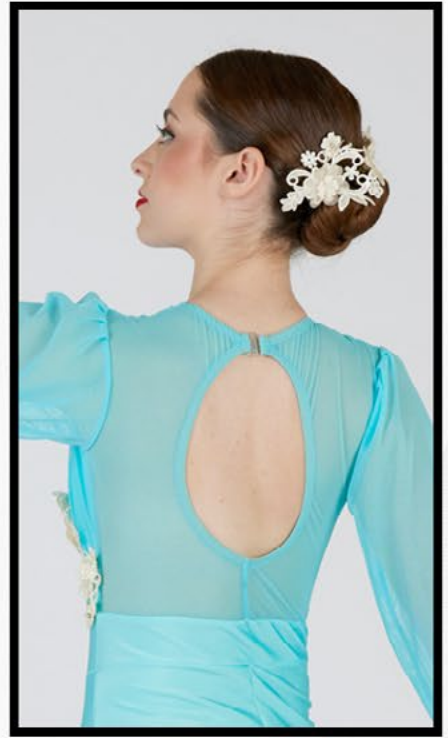

Optional applique

82687

Includes: Leotard

Optional: Appliques

Shown aqua with ivory appliques

LYRICAL

82688

Includes: Leotard with back skirt