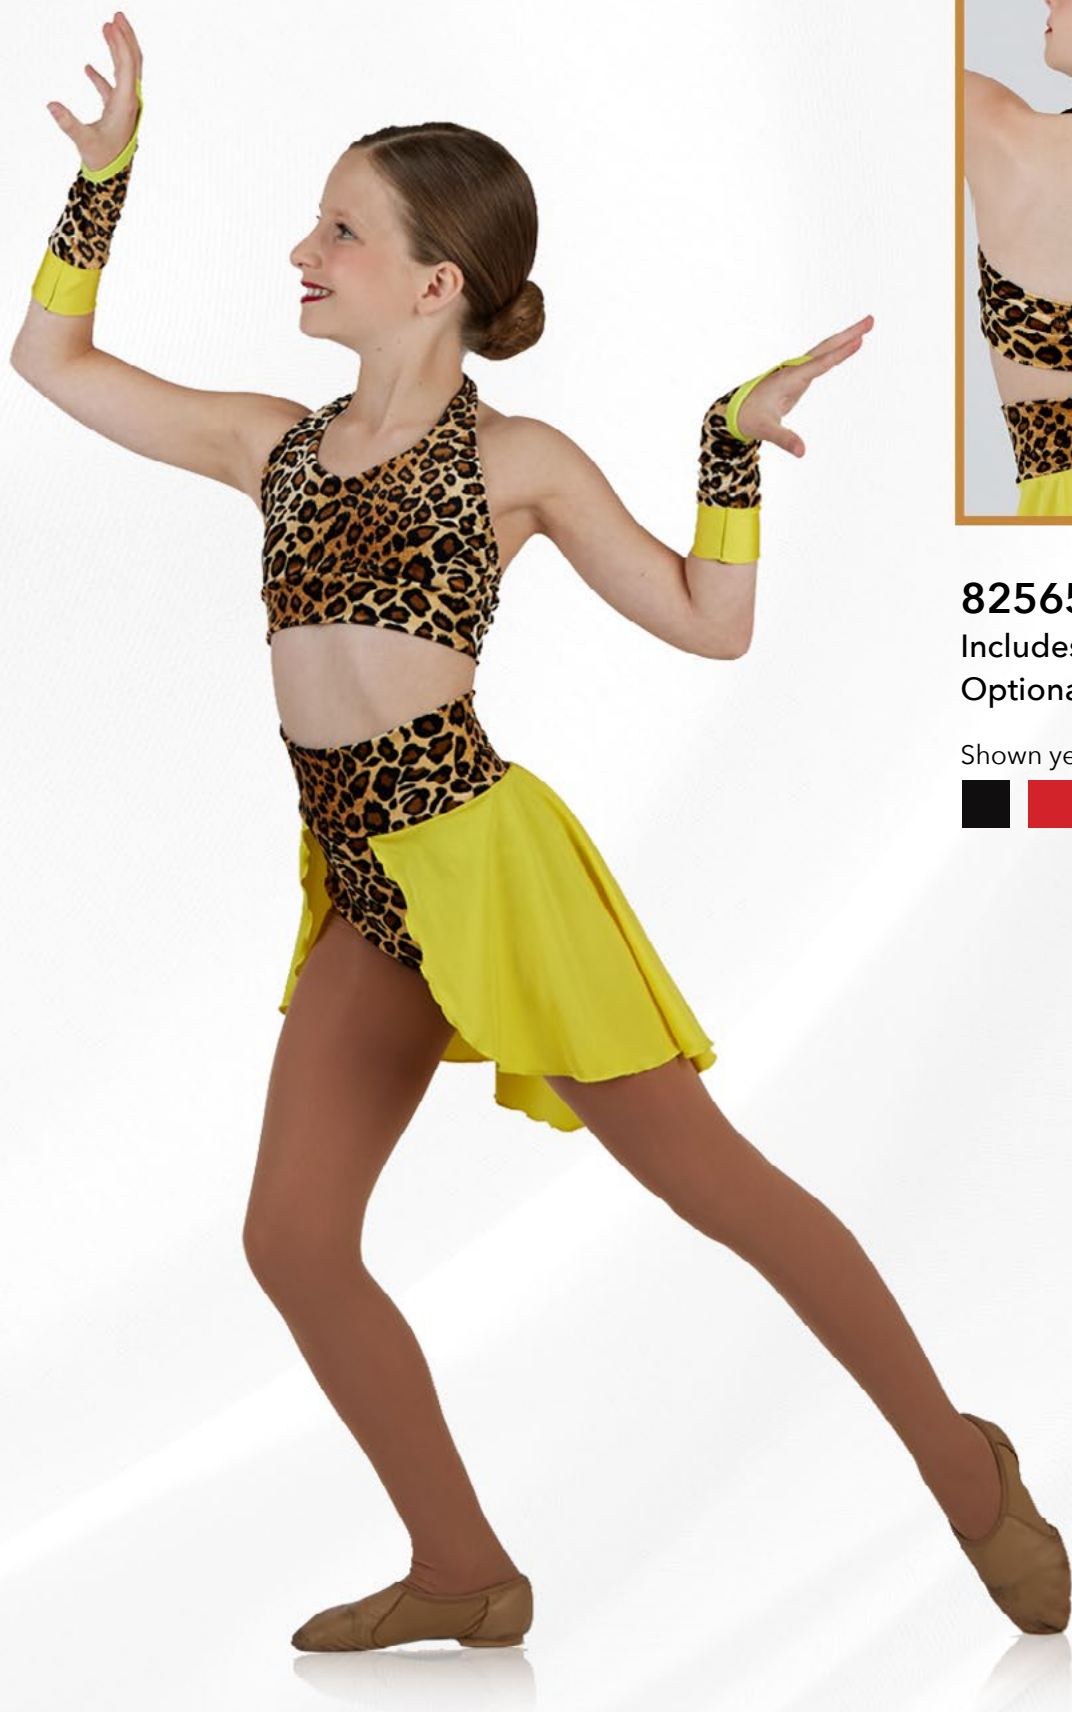

CHEETA

82565

Includes: Top & Skirt

Optional: Mitts & Hair

Shown yellow tricot