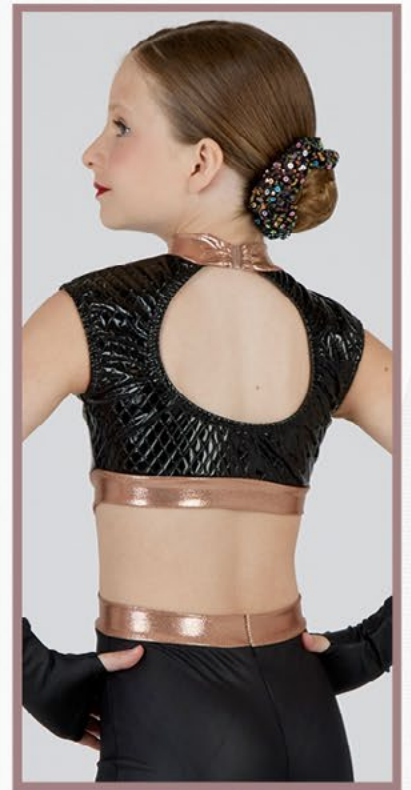

82644

Includes: Unitard

Optional: Mitts &

Scrunchie

Shown topaz

QUILTED