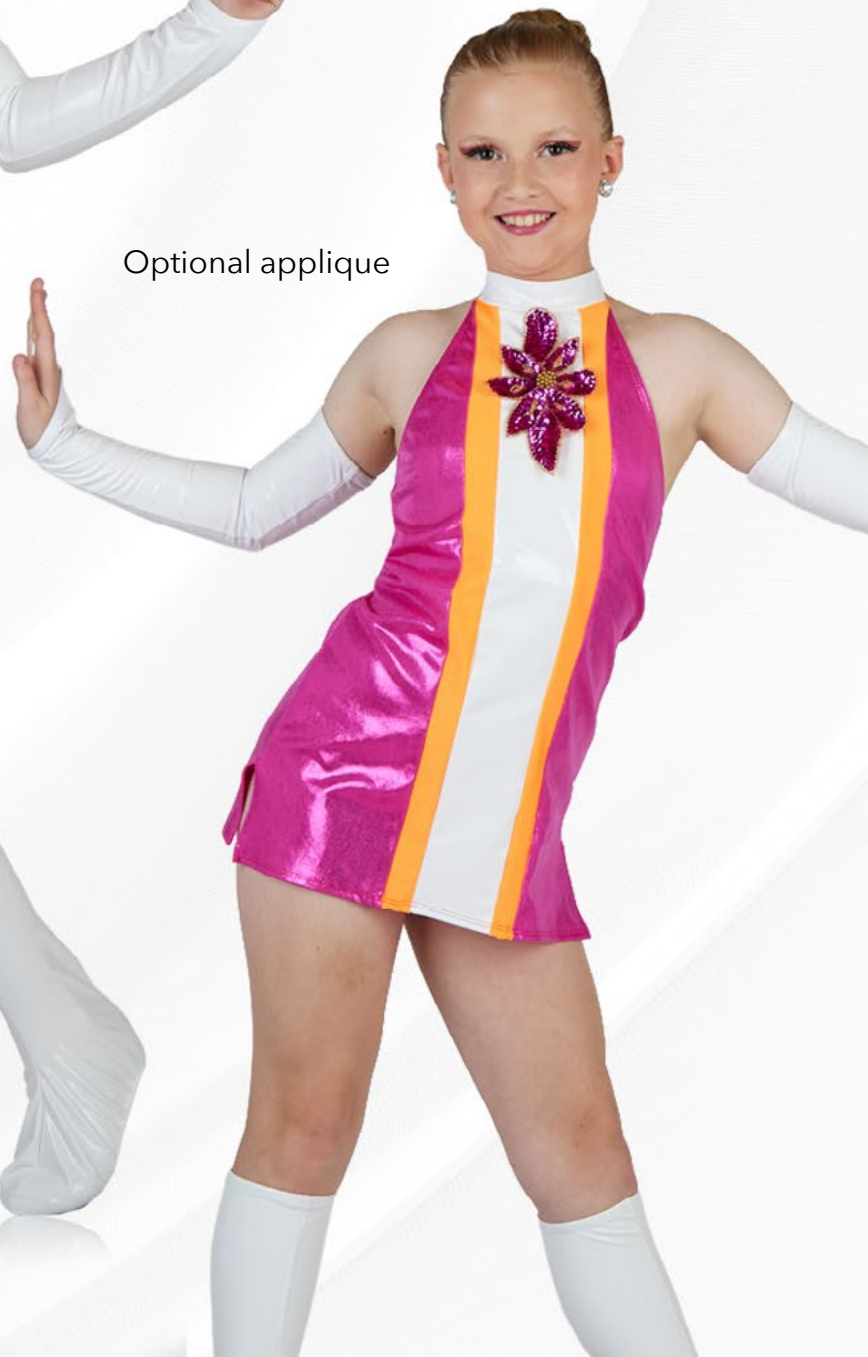

As Shown

Optional appliques

DISCO

82470

Includes: Dress, Brief & Headband

Optional: Mitts, Boot, Applique

As Shown

Optional applique