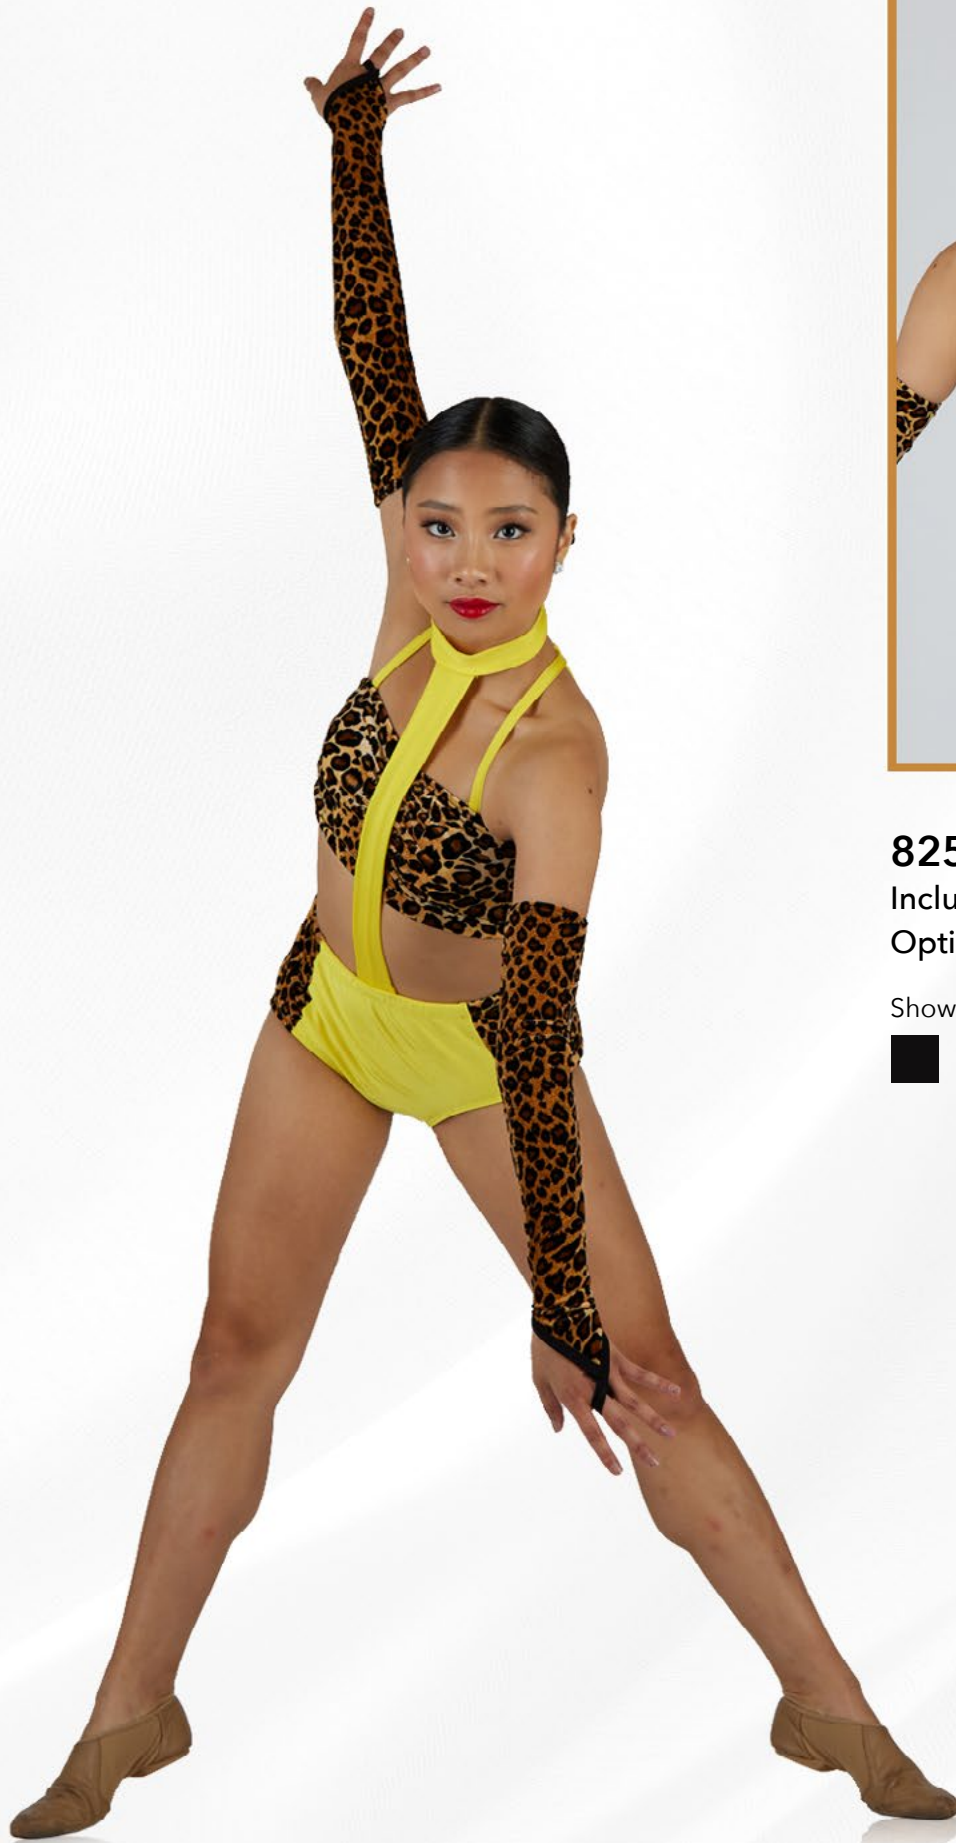

Shown red tricot and mesh

CHEETA

82568

Includes: Leotard with banded legs

Optional: Hair

Shown red mesh

CHEETA

82564