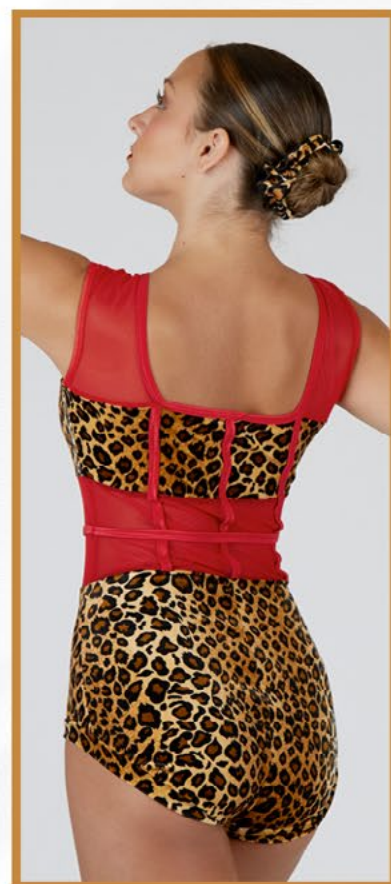

Shown red tricot and mesh

CHEETA

82568

Includes: Leotard with banded legs

Optional: Hair

Shown red mesh

CHEETA

82564