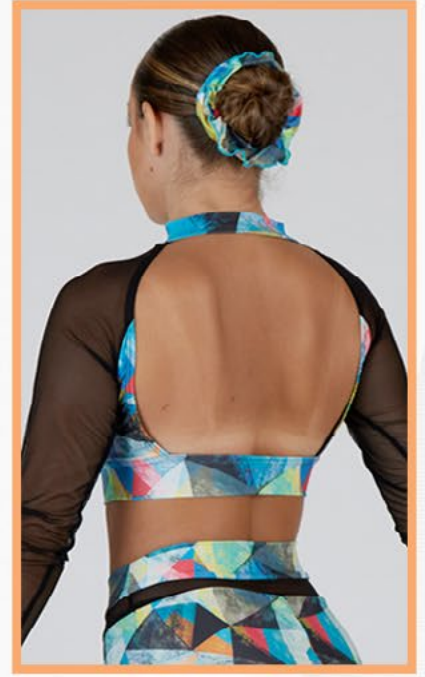

82559

Includes: Top & Biker shorts

Optional: Scrunchie

Shown black mesh