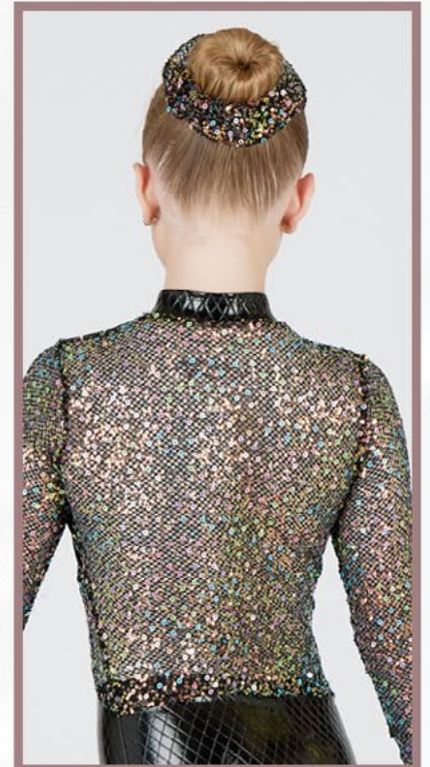

As shown

Optional hairbow

QUILTED

QUILTED

82642

Includes: Leotard

Optional: Scrunchie

As shown