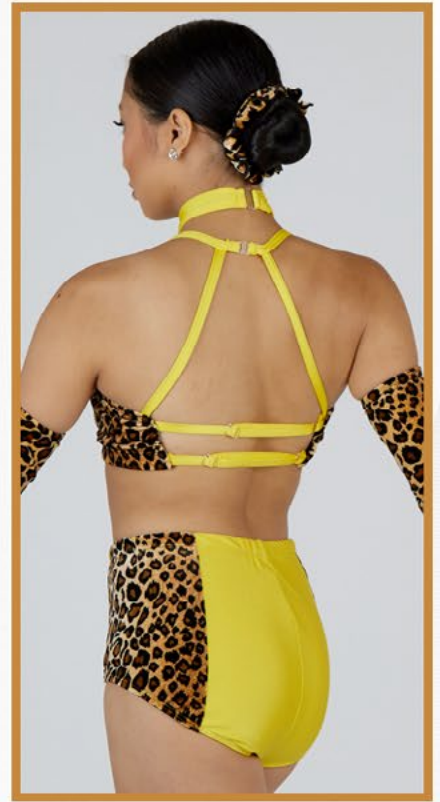

Shown red tricot and mesh

CHEETA

82568

Includes: Leotard with banded legs

Optional: Hair

Shown red mesh

CHEETA

82564