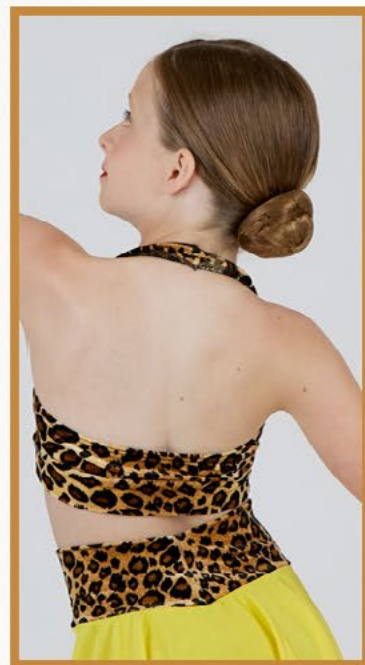

CHEETA

82565

Includes: Top & Skirt

Optional: Mitts & Hair

Shown yellow tricot