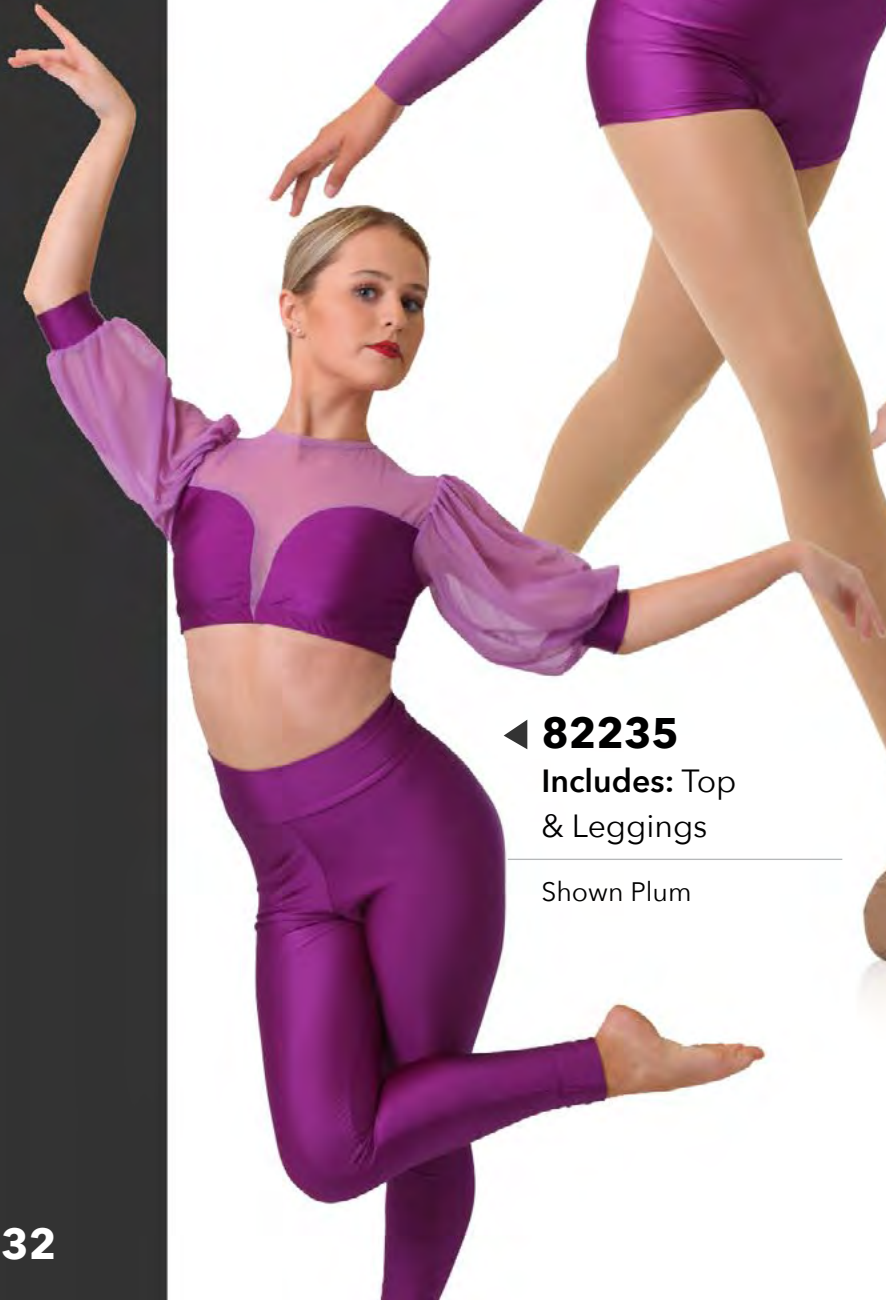

◀ **82235**
Includes: Top
& Leggings

Shown Plum