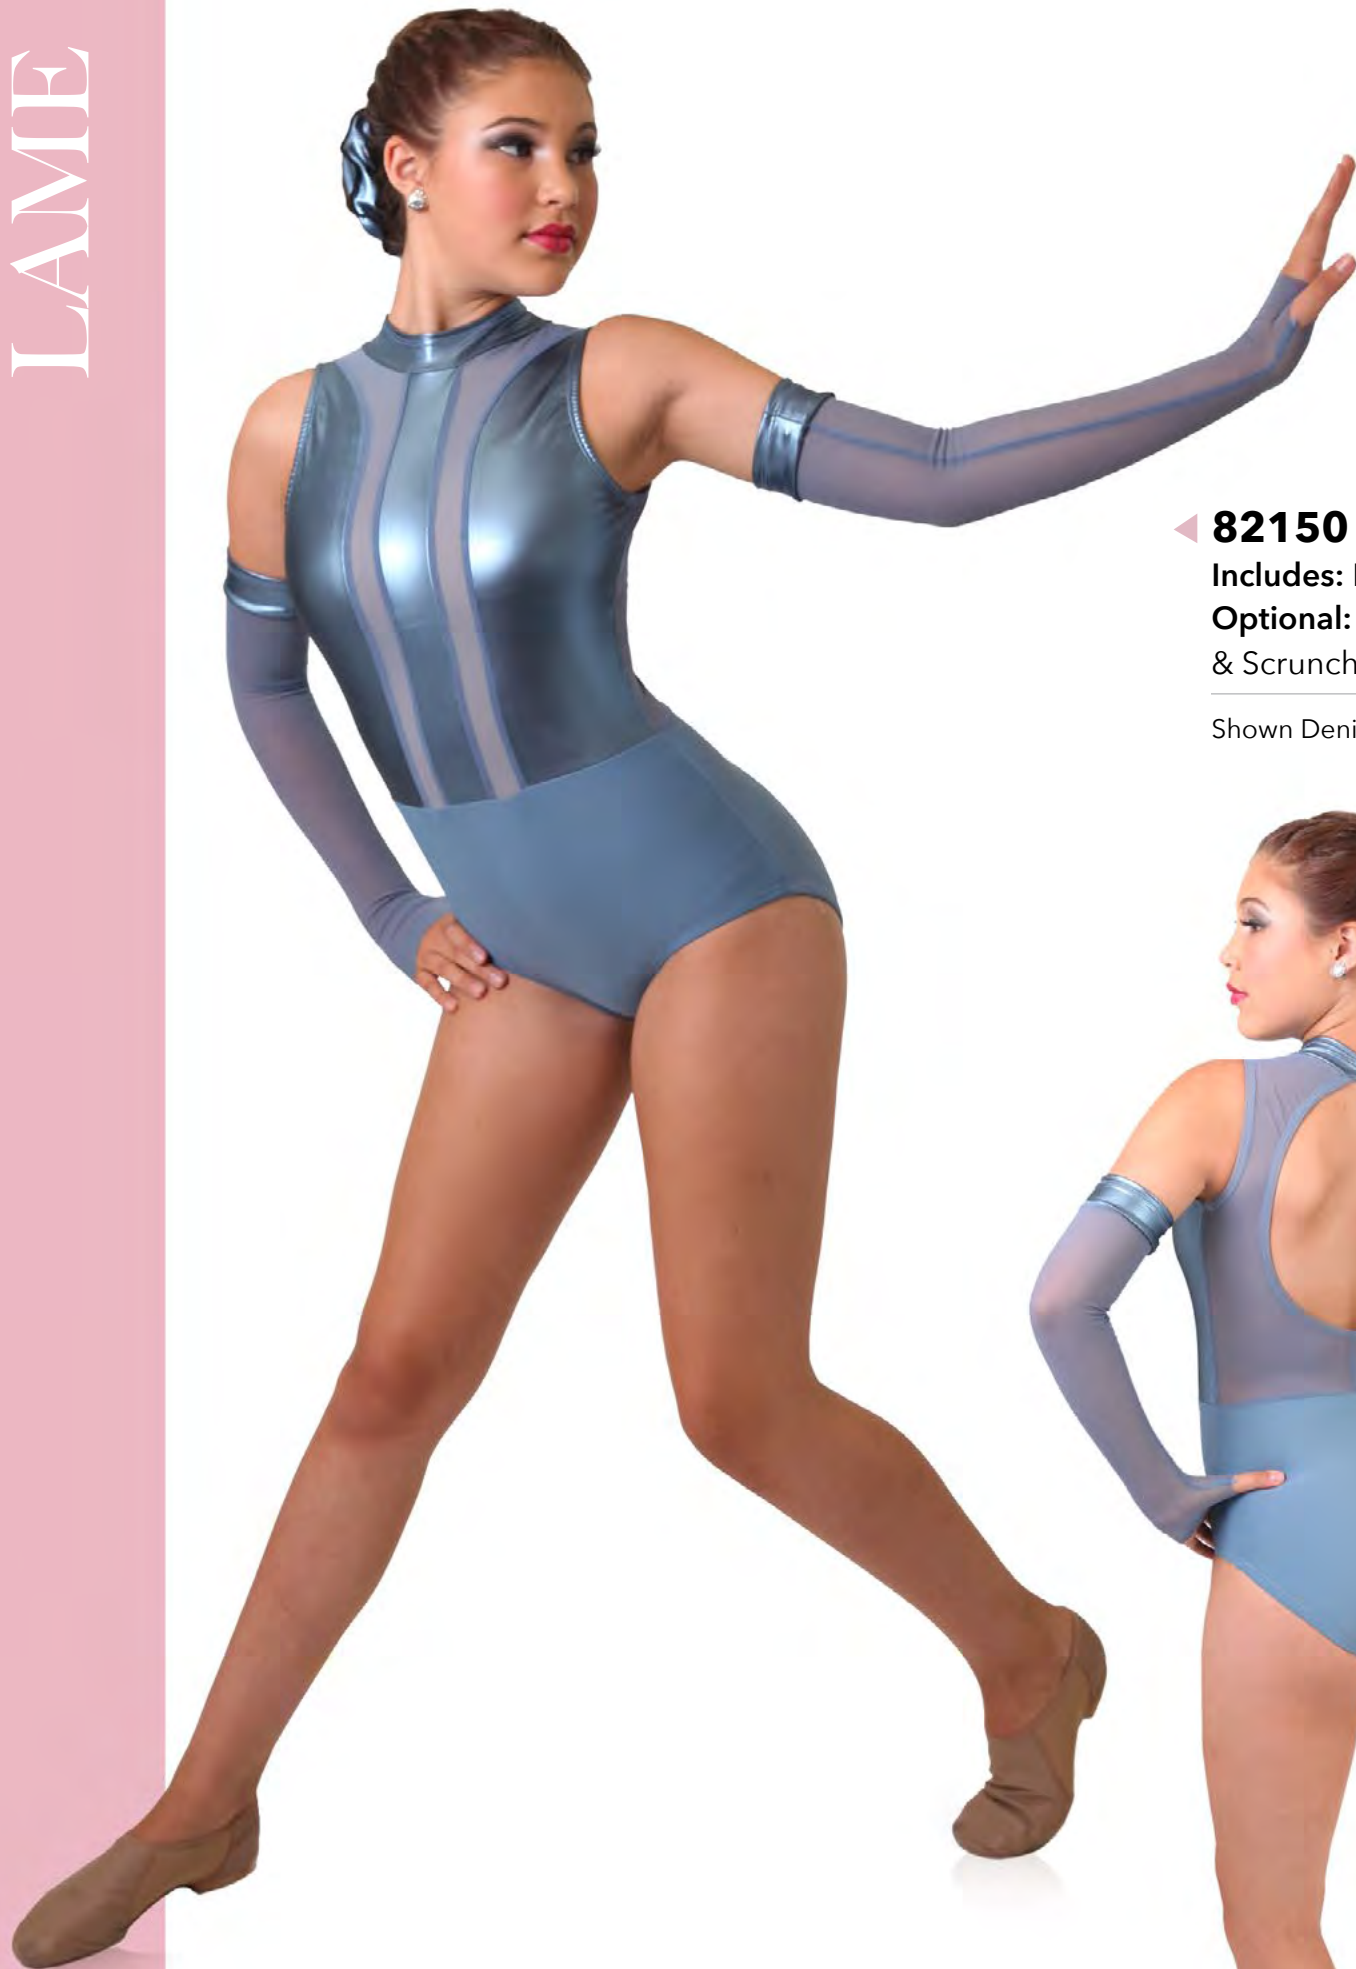

82147

82146

Click on a SKU number for more product details.

▶ **82148**

Includes: Leotard

Optional: Scrunchie

Shown Sage

-  Sm. Purple
-  Denim
-  Sage

-  Sm. Purple
-  Denim
-  Sage

◀ **82150**

Includes: Leotard

Optional: Mitts
& Scrunchie

Shown Denim

▶ **82151**

Includes: Leotard & Choker
Optional: Mitts & Scrunchie

Shown Sage