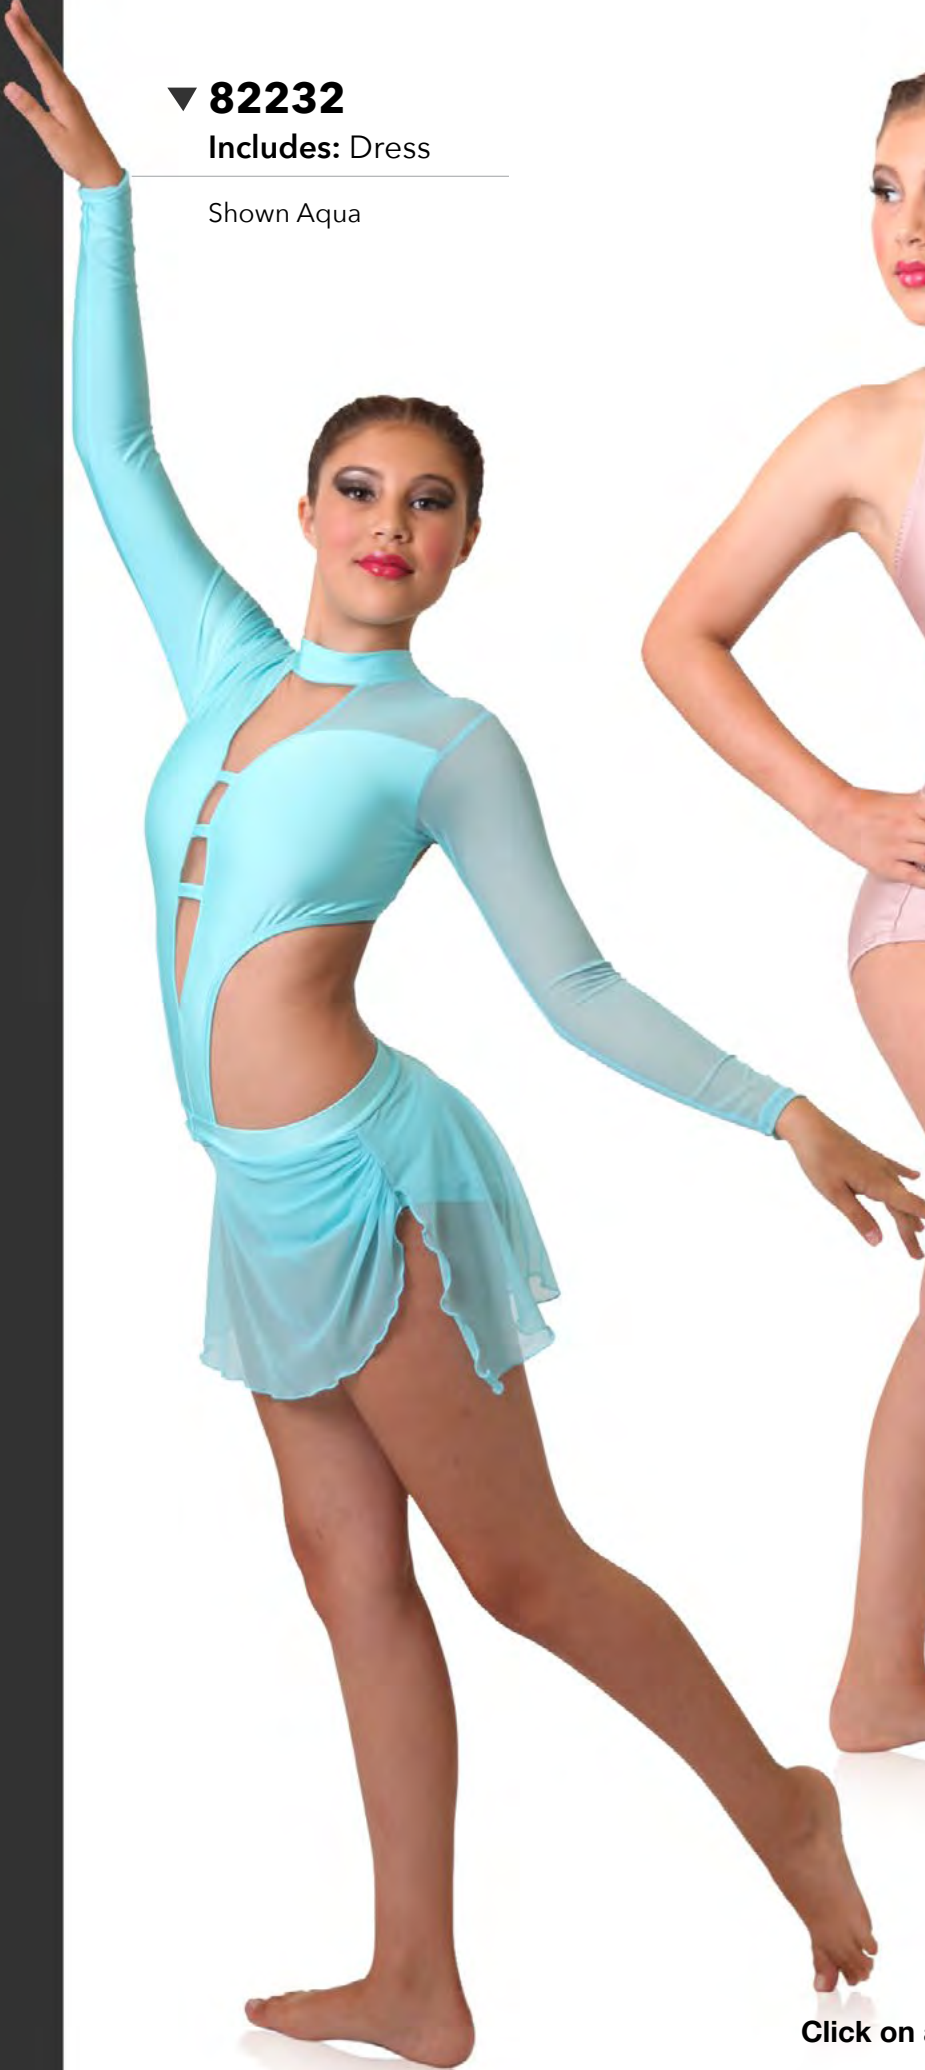

Shown Plum Tricot /
Lilac Mesh

◀ **82245**

Includes:

Cover-up, Top & Brief

Shown Navy Tricot /
Periwinkle Mesh

▼ **82232**

Includes: Dress

Shown Aqua