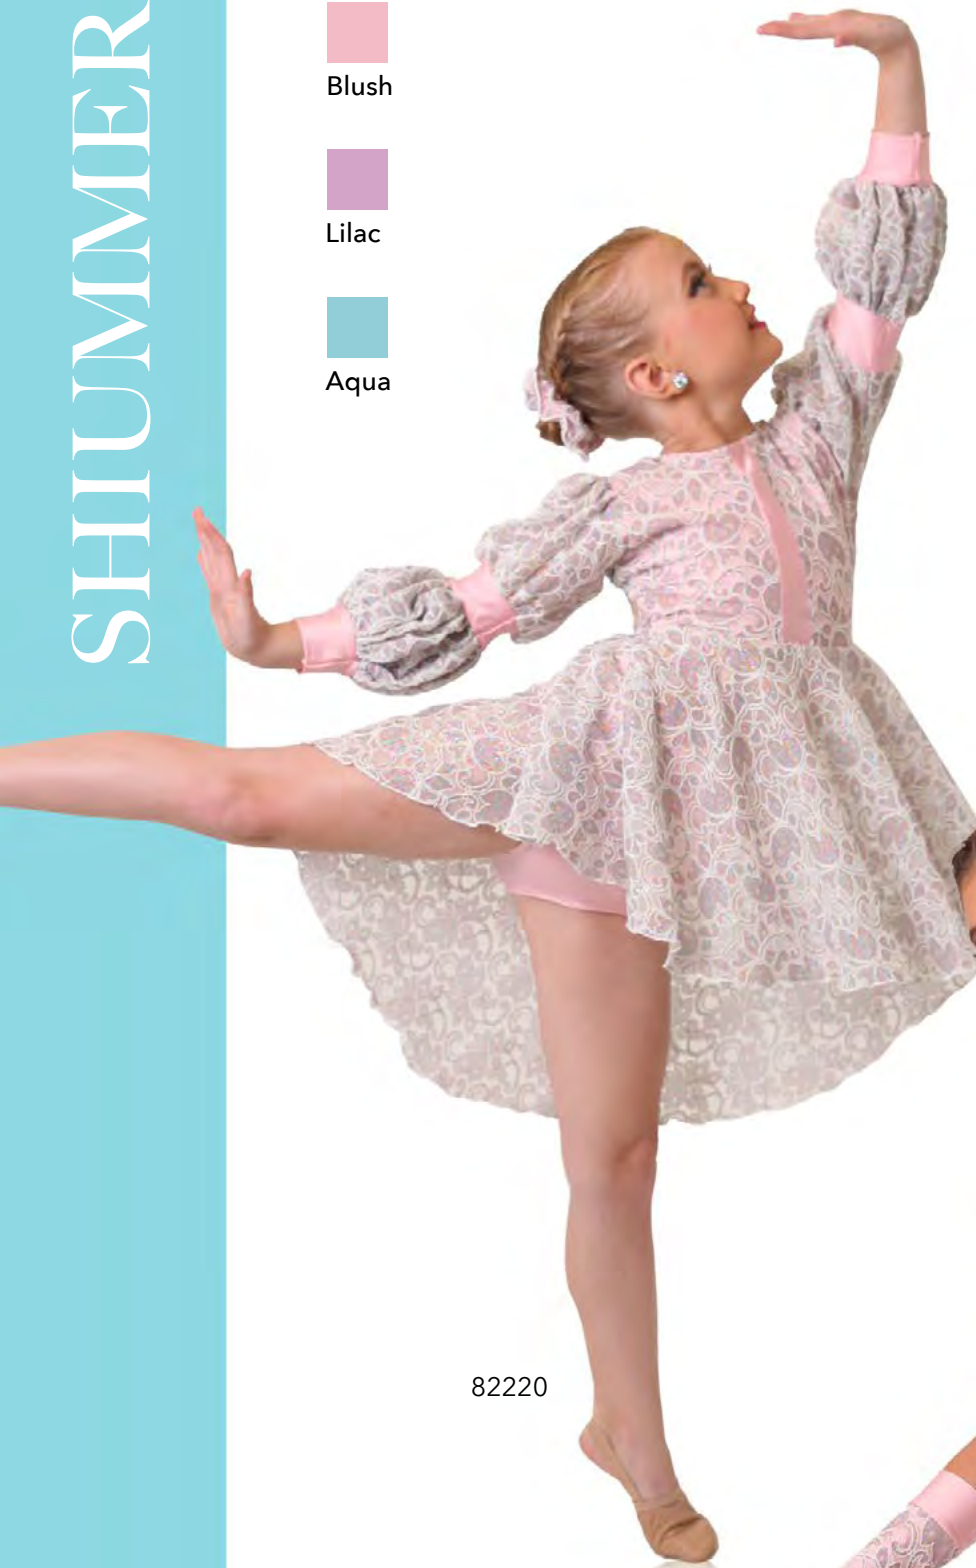

82127

Blush

Lilac

Aqua

82220

◀ 82220

Includes: Dress & Brief

Optional: Scrunchie